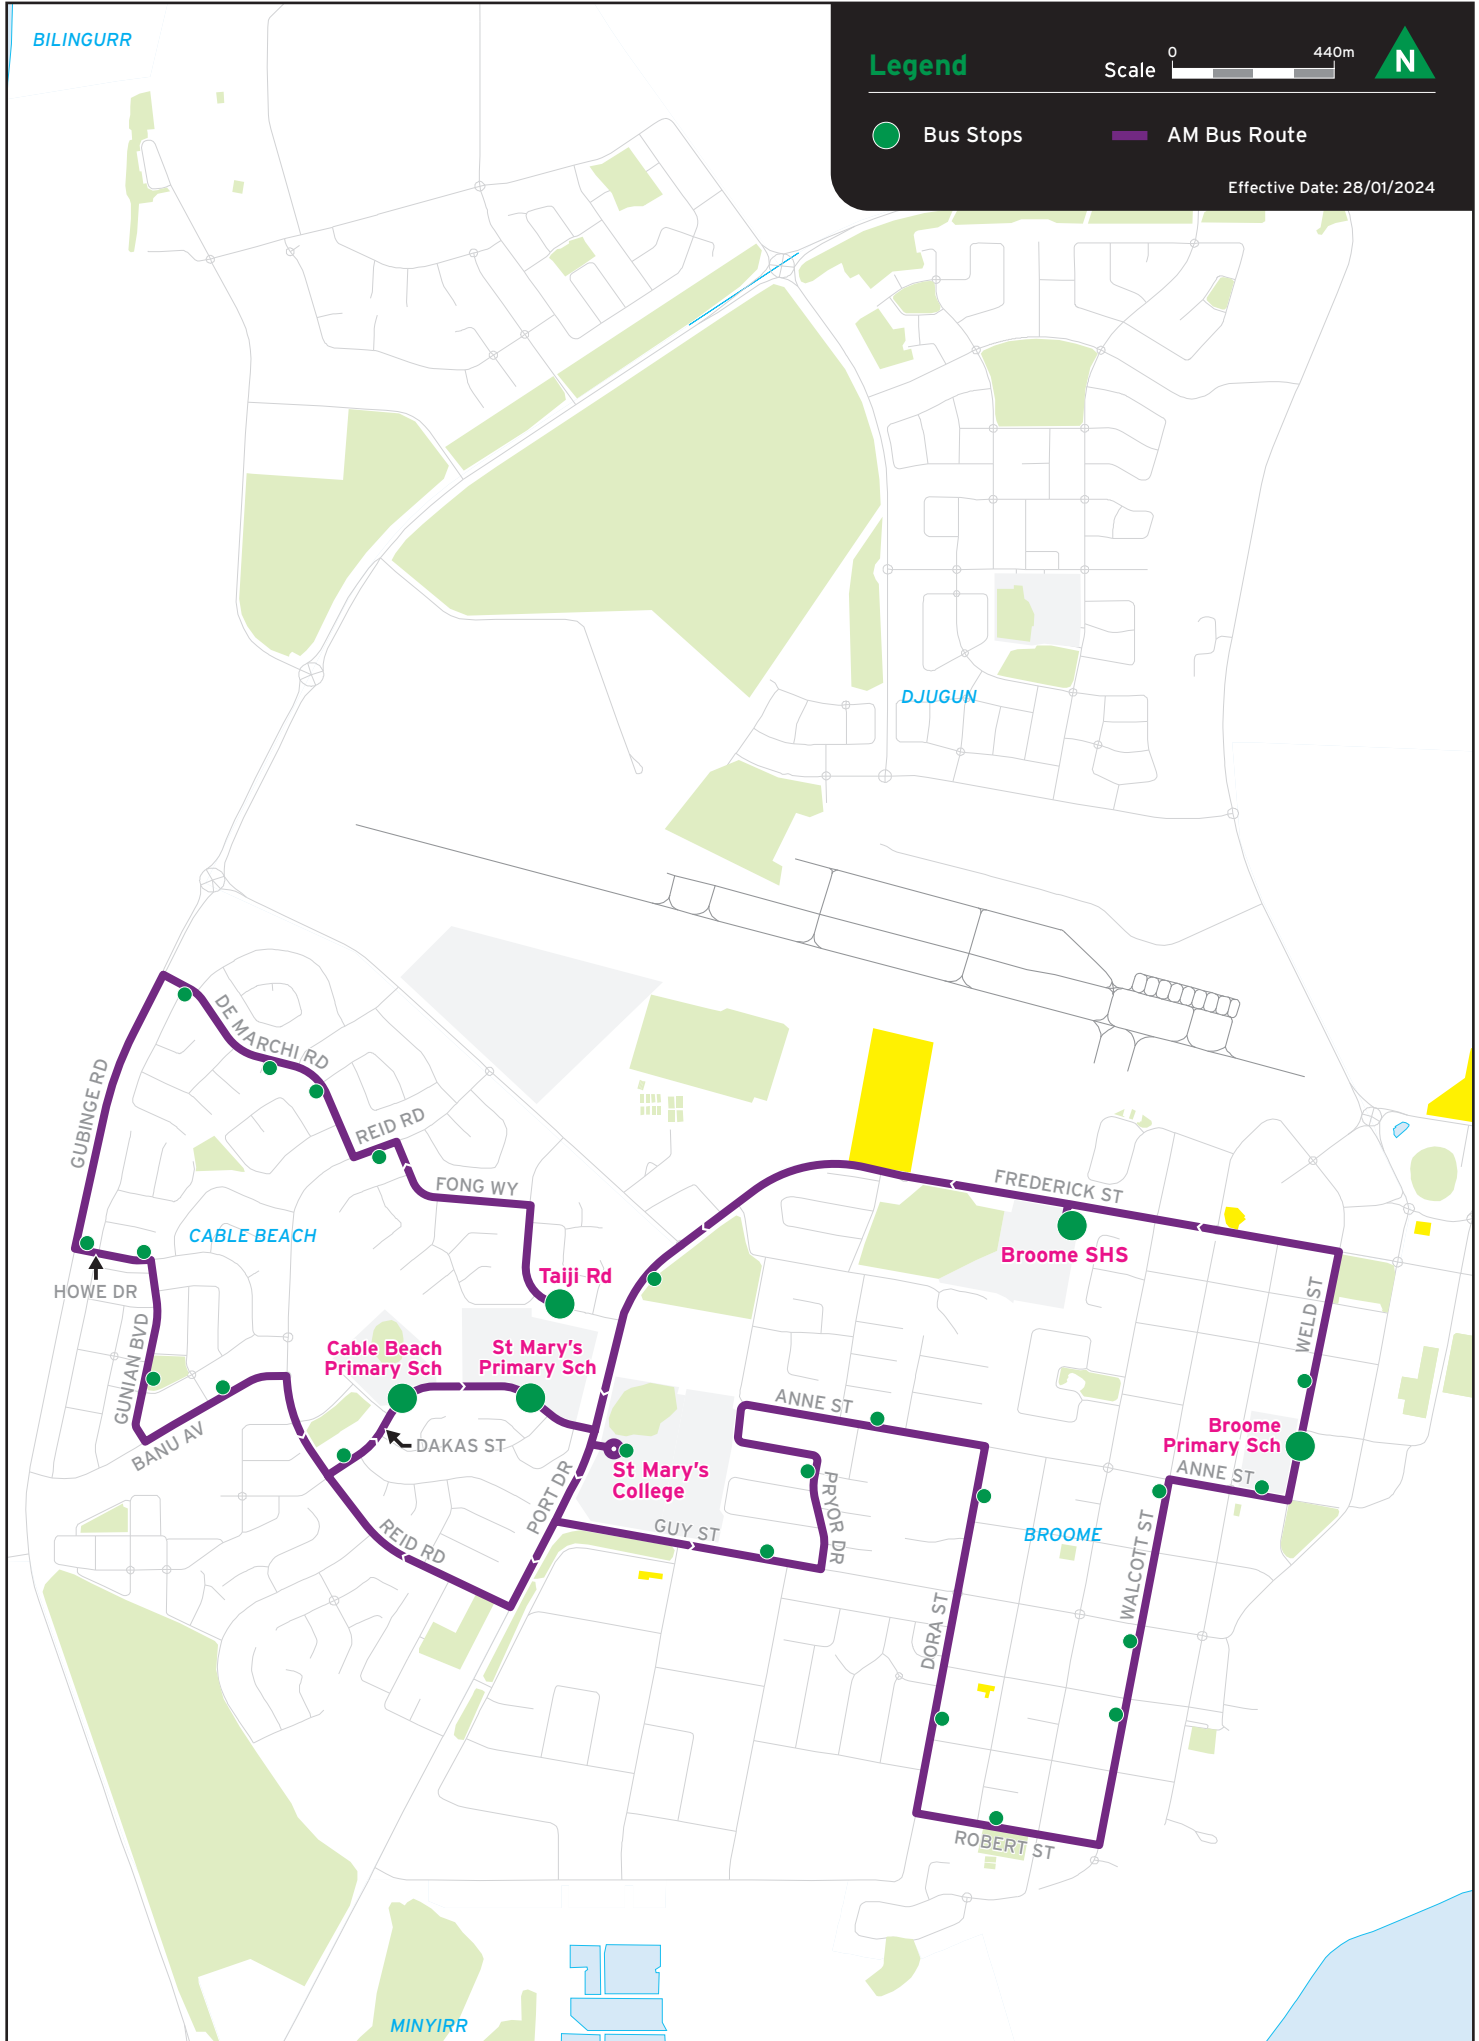

BILINGURR

Legend

Scale 0 440m

● Bus Stops

— AM Bus Route

Effective Date: 28/01/2024

SS 7
From
R De
R Re
St, c
Port
Walc
Scho
Scho
at St
R Da
to a

Legend

Scale 0 440m

- Bus Stops
- PM Bus Route
- PM Tuesday Bus Route

Effective Date: 03/12/2021